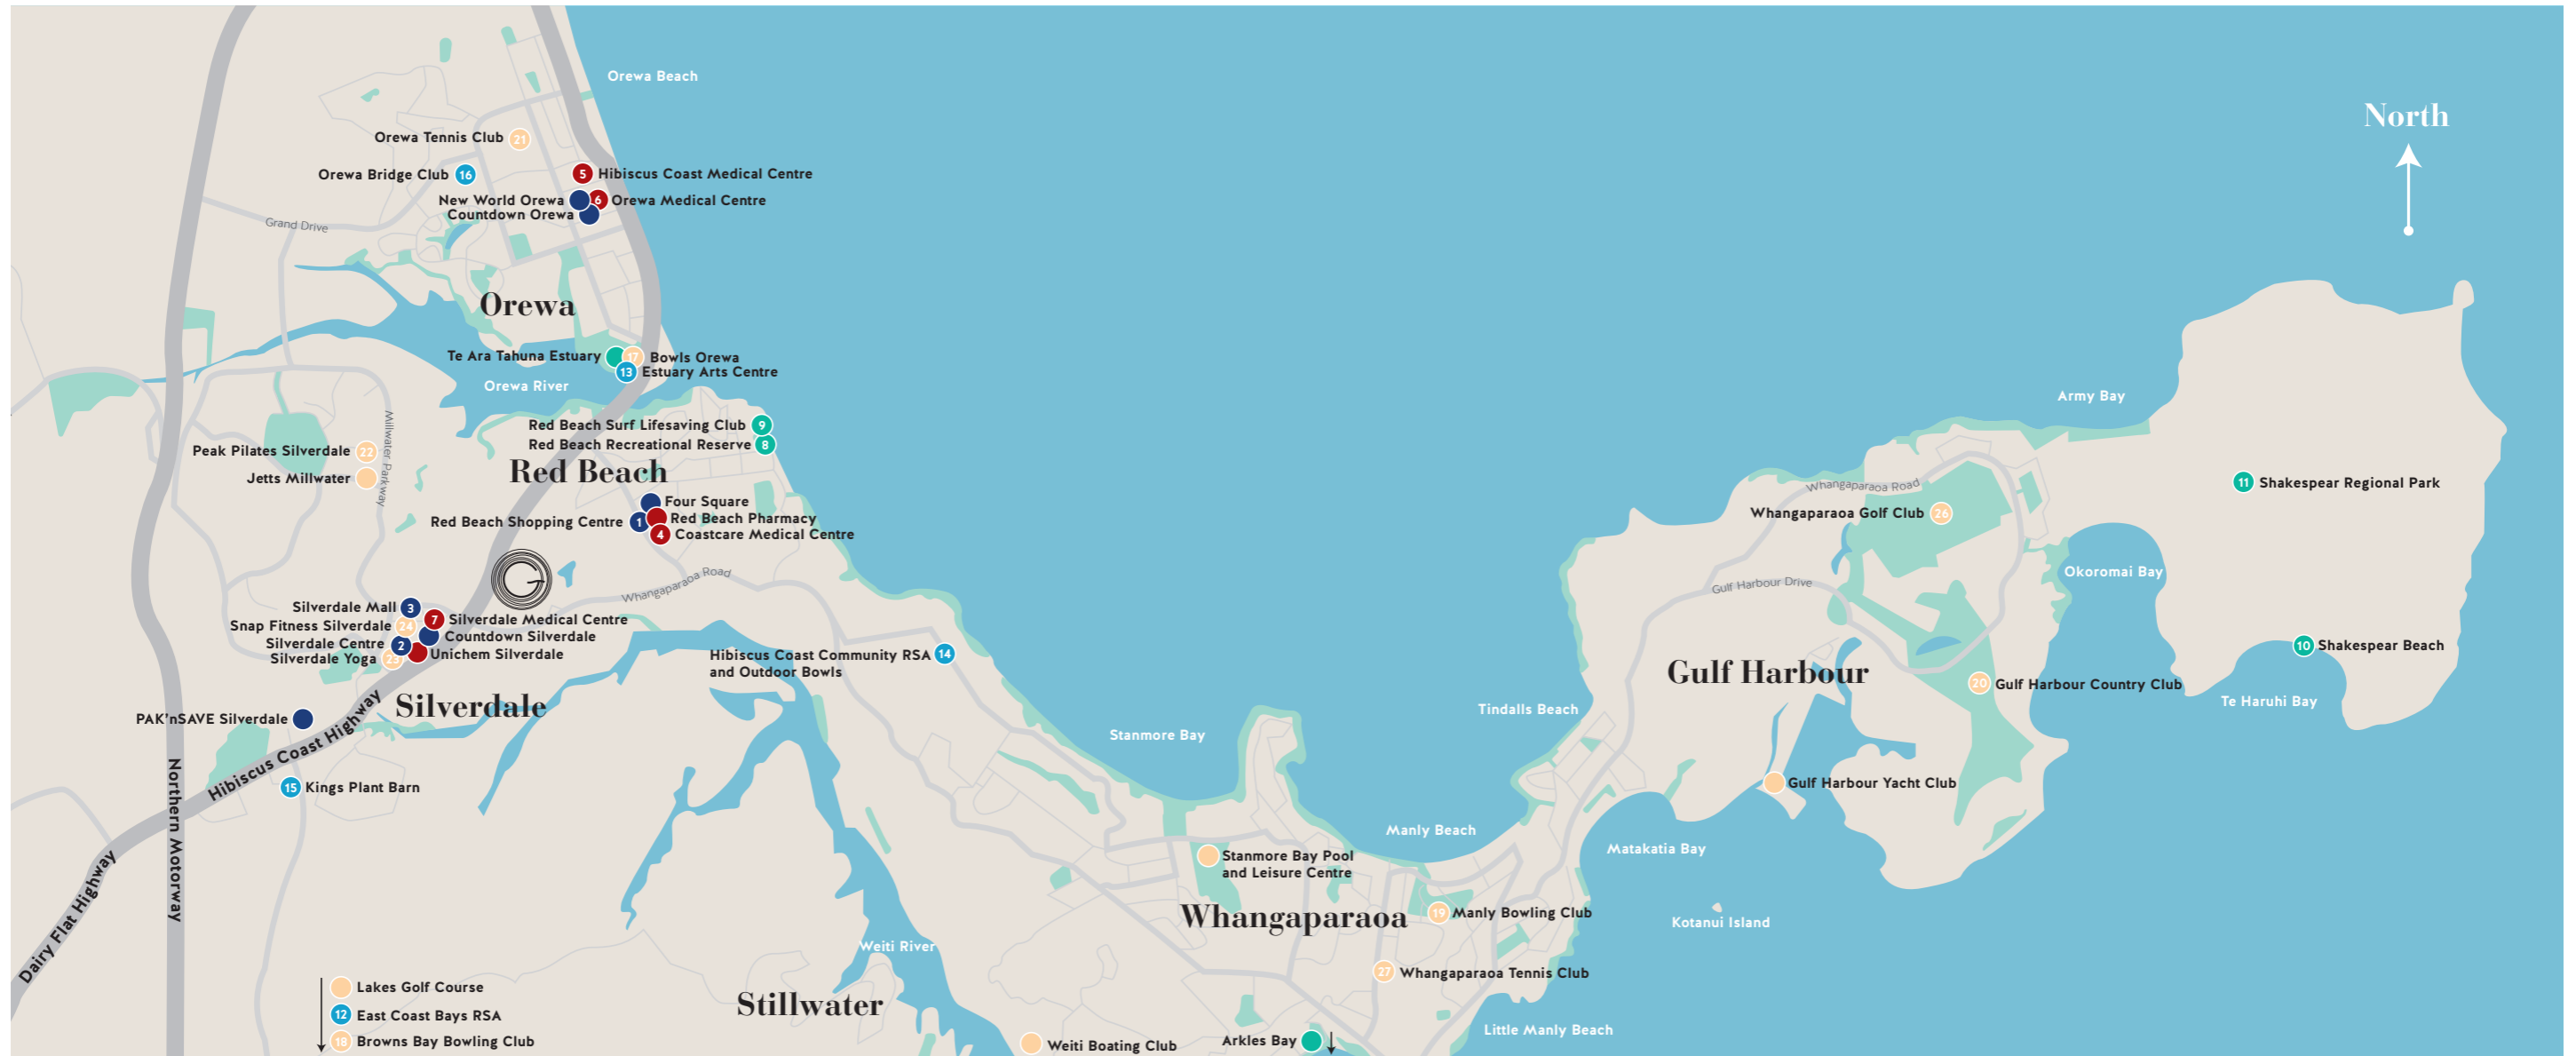

Gulf Rise - Macro Map - Rodney District

www.gulfrise.co.nz

GULF RISE

Retail	5 Hibiscus Coast Medical Centre	10 Shakespear Beach	15 Kings Plant Barn	21 Orewa Tennis Club
1 Red Beach Shopping Centre	6 Orewa Medical Centre	11 Shakespear Regional Park	16 Orewa Bridge Club	22 Peak Pilates Silverdale
2 Silverdale Centre	7 Silverdale Medical Centre	Entertainment & Hobbies	Wellness	23 Silverdale Yoga
3 Silverdale Mall	Outdoors	12 East Coast Bays RSA	17 Bowls Orewa	24 Snap Fitness
Medical	8 Red Beach Recreational Reserve	13 Estuary Arts Centre	19 Manly Bowling Club	26 Whangaparaoa Golf Club
4 Coastcare Medical Centre	9 Red Beach Surf Lifesaving Club	14 Hibiscus coast Community RSA and Outdoor Bowls	20 Gulf Harbour Country Club	27 Whangaparaoa Tennis Club